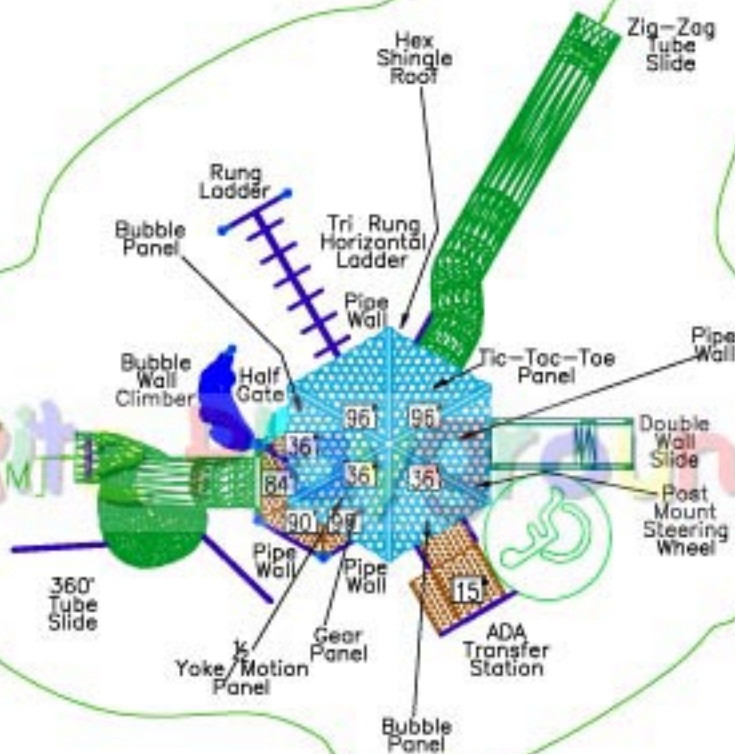

34'-11"
[10.6M]

PS3-27354

8'
[2.4M]

38'-2"
[11.6M]

DunRite Play Structures