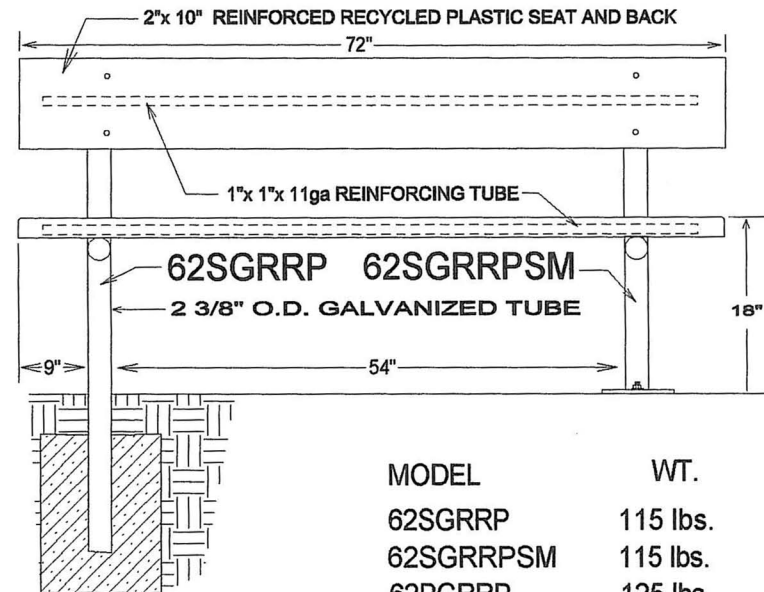

DETAIL OF PLANK

FRONT VIEW

MODEL	WT.
62SGRRP	115 lbs.
62SGRRPSM	115 lbs.
62PGRRP	125 lbs.

REV 10/00

FILE NO. 62PGRRP,62SGRRP,62SGRRPSM