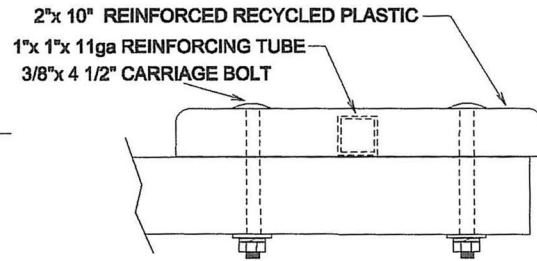

DETAIL OF PLANK

FRONT VIEW

MODEL	WT.
62SGRRP	115 lbs.
62SGRRPSM	115 lbs.
62PGRRP	125 lbs.

REV 10/00

FILE NO. 62PGRRP,62SGRRP,62SGRRPSM